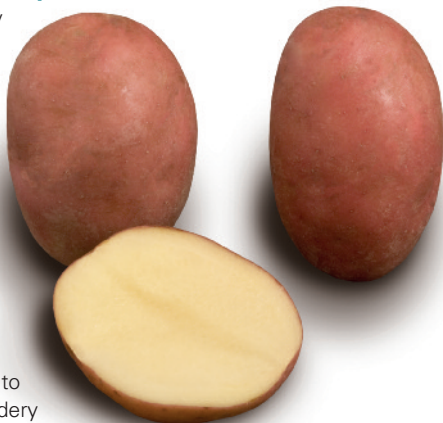

## Maincrop

(Urgenta x Depesche)

### Consumer quality

Maincrop variety with high yields and early bulking. Medium dry matter with firm cooked texture.